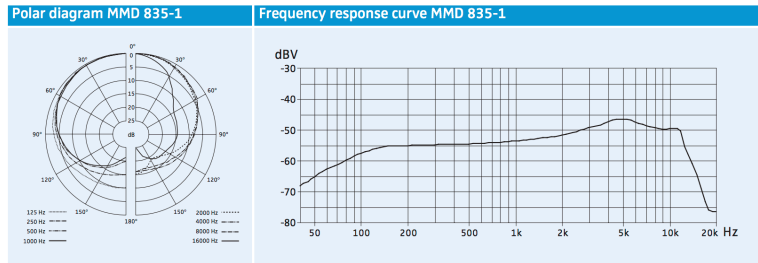

EW835

Type: Wireless Handheld Dynamic
Polar Pattern: Cardioid
Best Uses: Emcee, Presentation

[Manufacturer Site](#)

From:
<http://www.nccproduction.com/wiki/> - **NCC Production**

Permanent link:
<http://www.nccproduction.com/wiki/ew835?rev=1474321851>