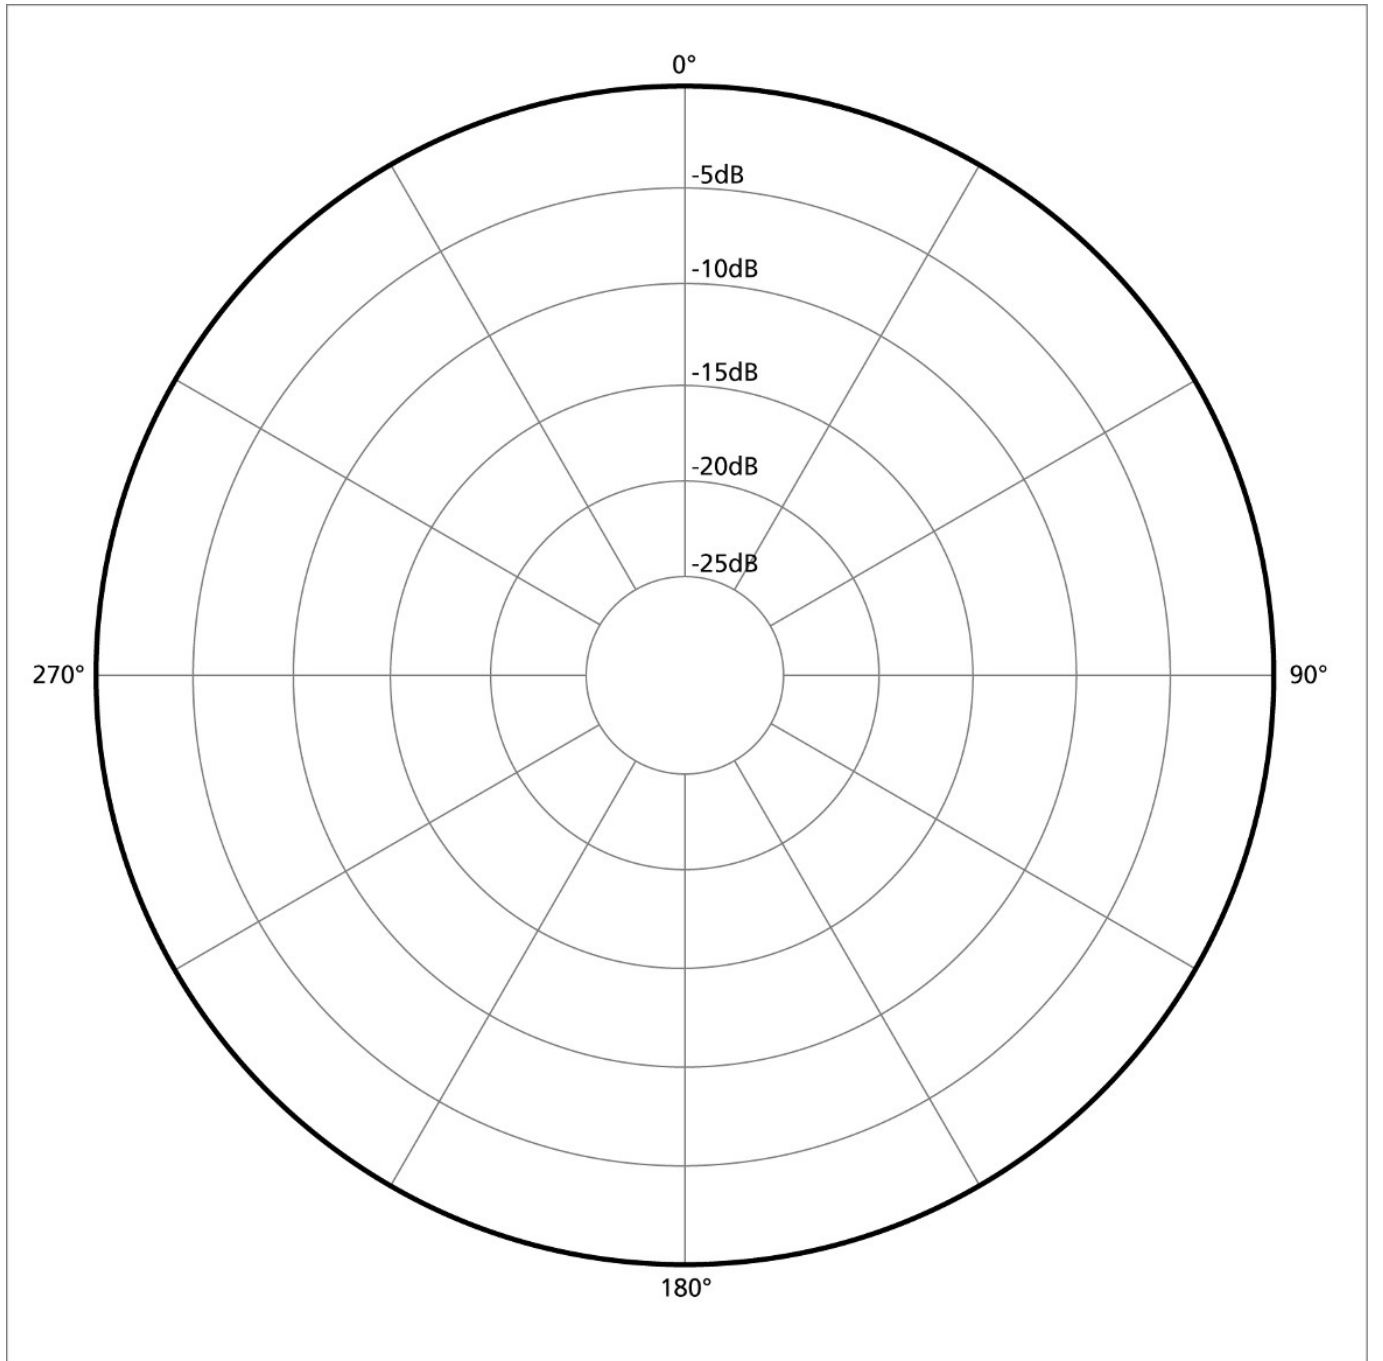

Polar Patterns

Cardioid

Super-Cardioid

Hyper-Cardioid

Omnidirectional

<http://www.practical-music-production.com/polar-pattern.html>

http://www.shure.eu/support_download/educational_content/microphones-basics/microphone_polar_patterns

From:
<http://www.nccproduction.com/wiki/> - **NCC Production**

Permanent link:
http://www.nccproduction.com/wiki/polar_pattern?rev=1478806625

Last update: **2016/11/10 14:37**