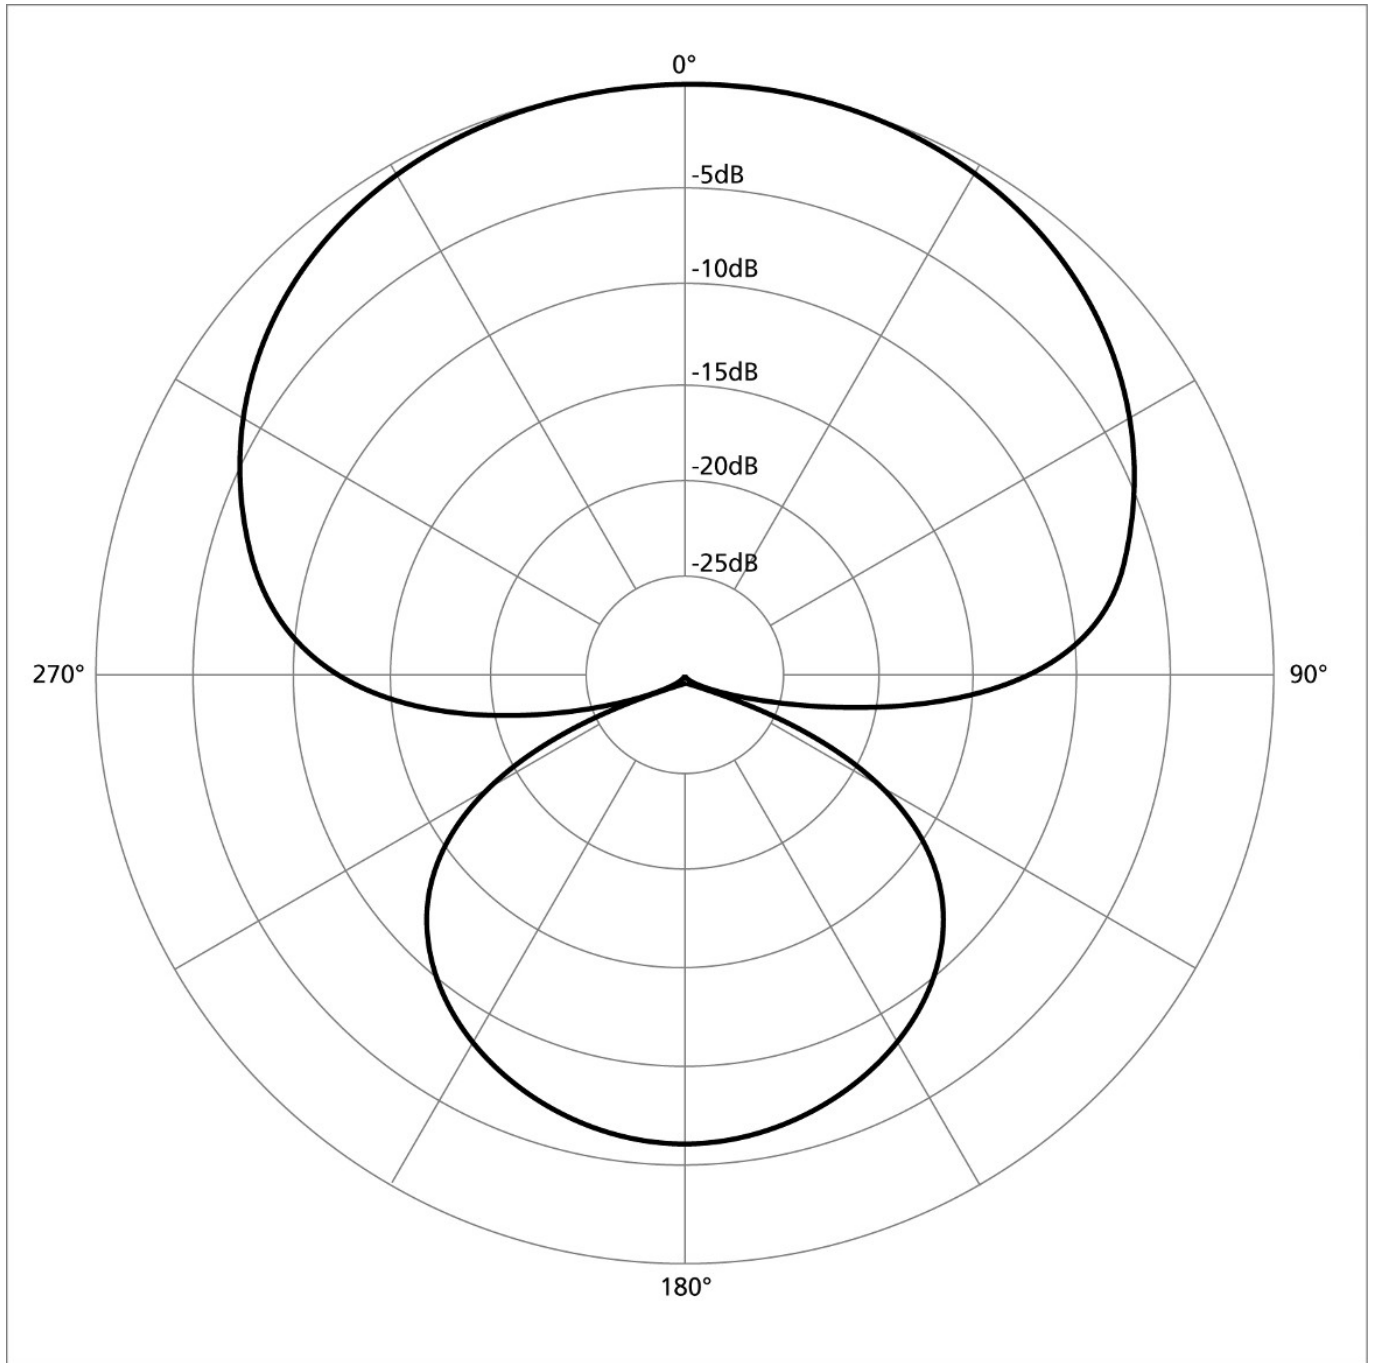

Polar Patterns

Cardioid

Super-Cardioid

Hyper-Cardioid

Omnidirectional

<http://www.practical-music-production.com/polar-pattern.html>

http://www.shure.eu/support_download/educational_content/microphones-basics/microphone_polar_patterns

From:
<http://www.nccproduction.com/wiki/> - **NCC Production**

Permanent link:
http://www.nccproduction.com/wiki/polar_pattern?rev=1478806625

Last update: **2016/11/10 14:37**