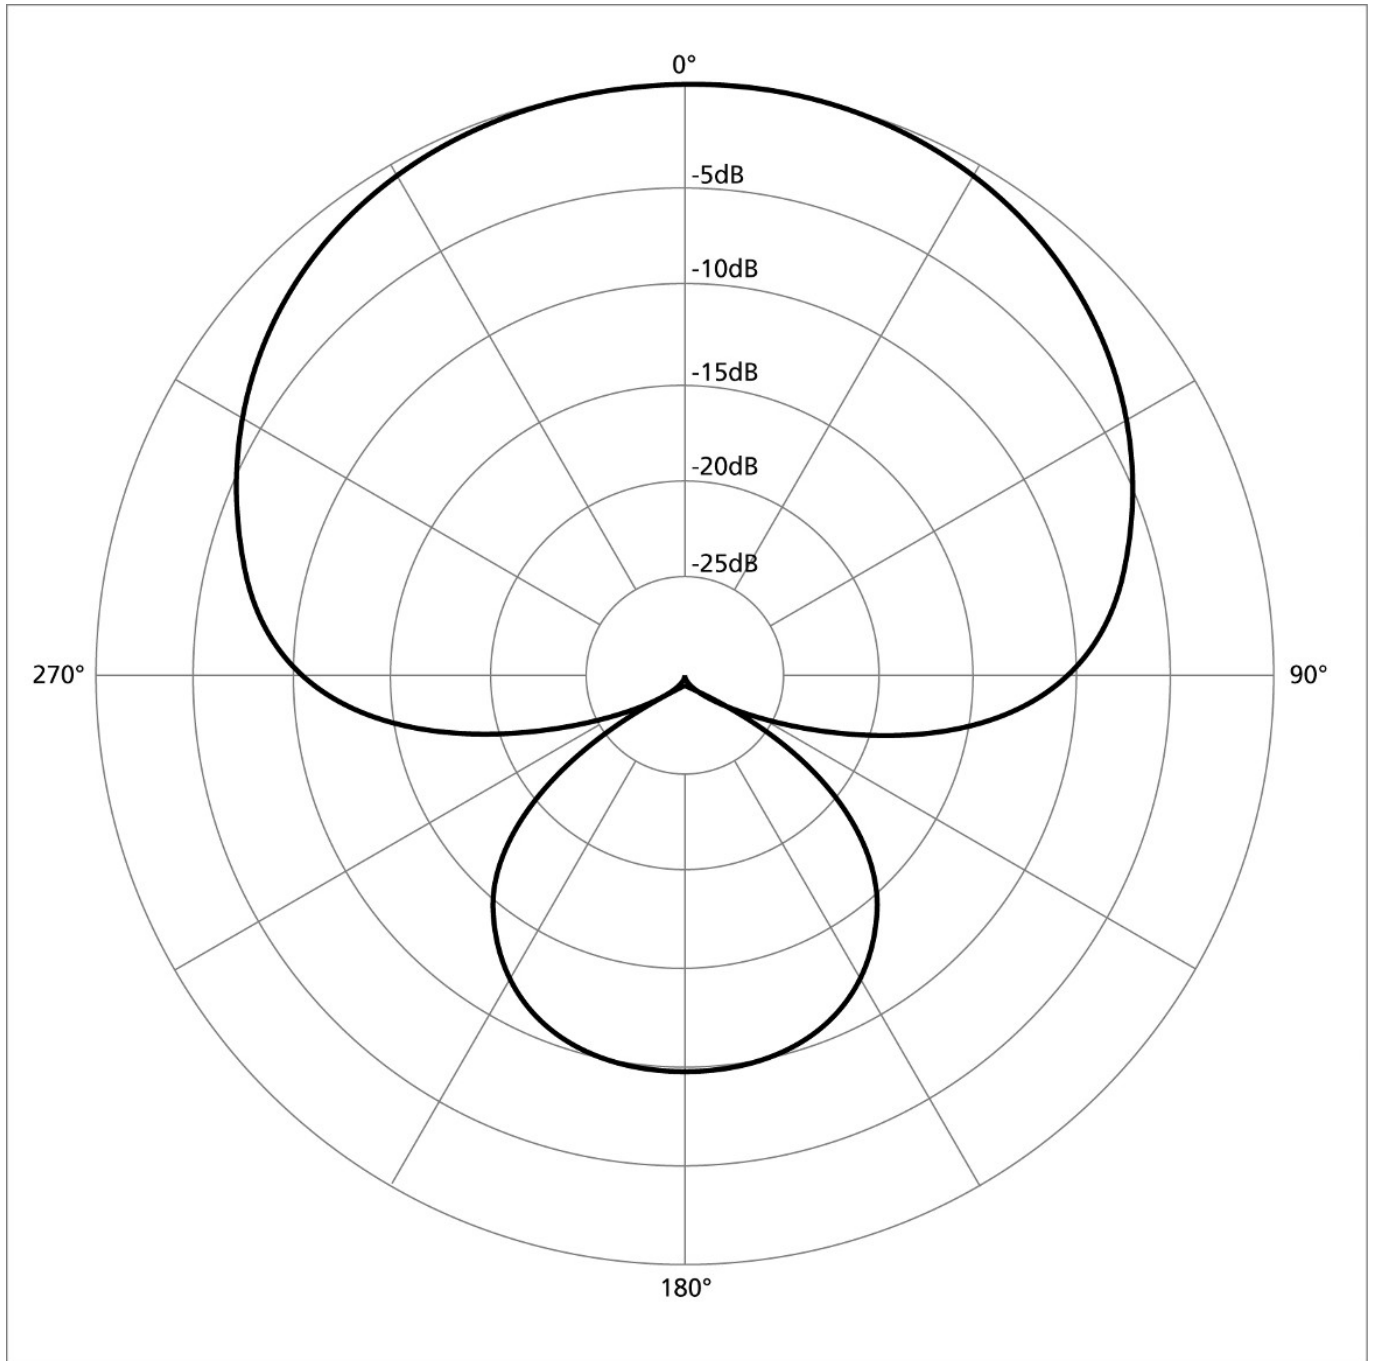

Polar Patterns

Cardioid

Super-Cardioid

Hyper-Cardioid

Omnidirectional

<http://www.practical-music-production.com/polar-pattern.html>

http://www.shure.eu/support_download/educational_content/microphones-basics/microphone_polar_patterns

From:
<http://www.nccproduction.com/wiki/> - **NCC Production**

Permanent link:
http://www.nccproduction.com/wiki/polar_pattern?rev=1478806625

Last update: **2016/11/10 14:37**