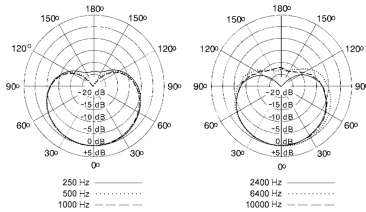

SM58

Type: Small Diaphragm Condenser

Polar Pattern: Cardioid

Best Uses: Overheads, Strings, Aux Percussion

Additional Uses: Choir

[Spec Sheet](#)

Polar pattern

Frequency response