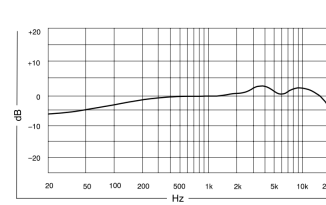

SM58

Type: Small Diaphragm Condenser

Polar Pattern: Cardioid

Best Uses: Overheads, Strings, Aux Percussion

Additional Uses: Choir

[Spec Sheet](#)

Polar pattern

Frequency response