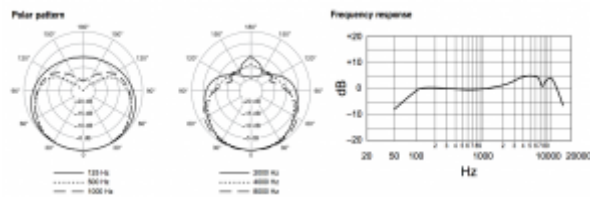

# SM58

Type: Dynamic

Polar Pattern: Cardioid

Best Uses: Vocals

Additional Uses: Small Vocal Ensembles (2-4)

[Spec Sheet](#)

From:

<http://www.nccproduction.com/wiki/> - **NCC Production**