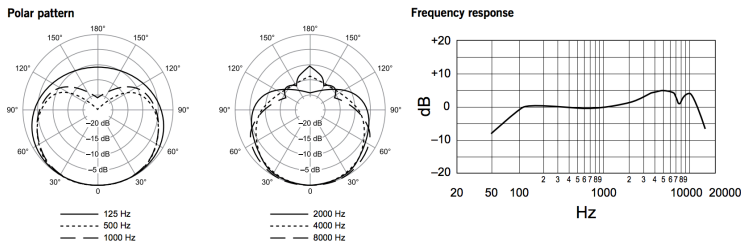

SM58

Type: Dynamic

Polar Pattern: Cardioid

Best Uses: Vocals

Additional Uses: Small Vocal Ensembles (2-4)

[Spec Sheet](#)

From: <http://www.nccproduction.com/wiki/> - **NCC Production**

Permanent link: <http://www.nccproduction.com/wiki/sm58?rev=1478537654>