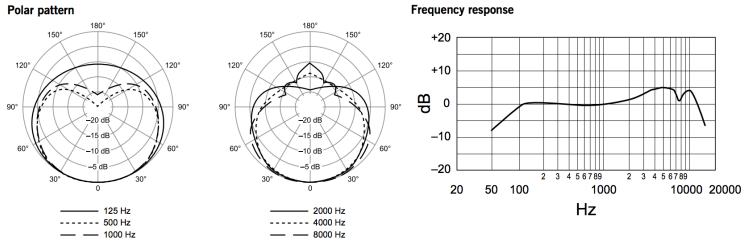

SM58

Type: Dynamic

Polar Pattern: **Cardioid**

Best Uses: Vocals

Additional Uses: Small Vocal Ensembles (2-4)

[Spec Sheet](#)

From:

<http://www.nccproduction.com/wiki/> - **NCC Production**